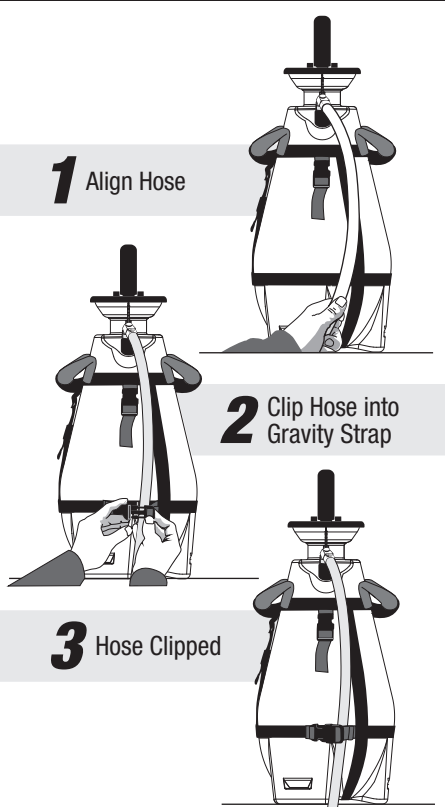

Contents

Setup

Use

Stabilizing Strap

Hose Storage Strap

Cleaning

Replacement Parts List

Fully Assembled	No. 190552
Quick Connect	No. 183820
Hose Assembly	No. 183821
Pump	No. 183822
Harness	No. 183819
PRV	No. 182945