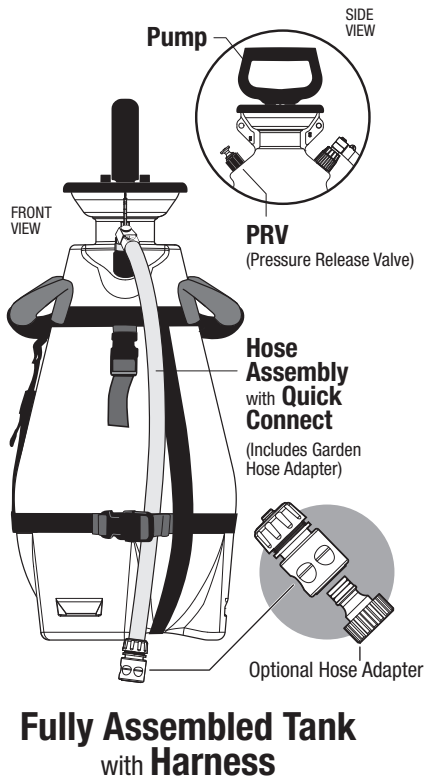

Contents

Setup

Use

Stabilizing Strap

Hose Storage Strap

Cleaning

Replacement Parts List

Fully Assembled	No. 190552
Quick Connect	No. 183820
Hose Assembly	No. 183821
Pump	No. 183822
Harness	No. 183819
PRV	No. 182945