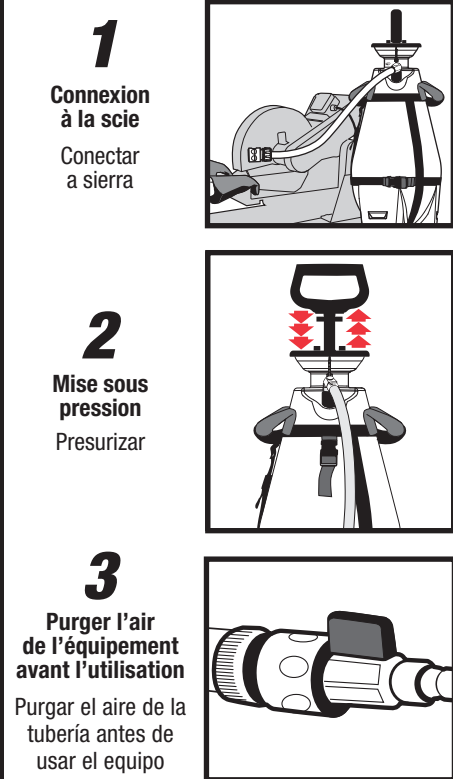

Utilisation
Usar