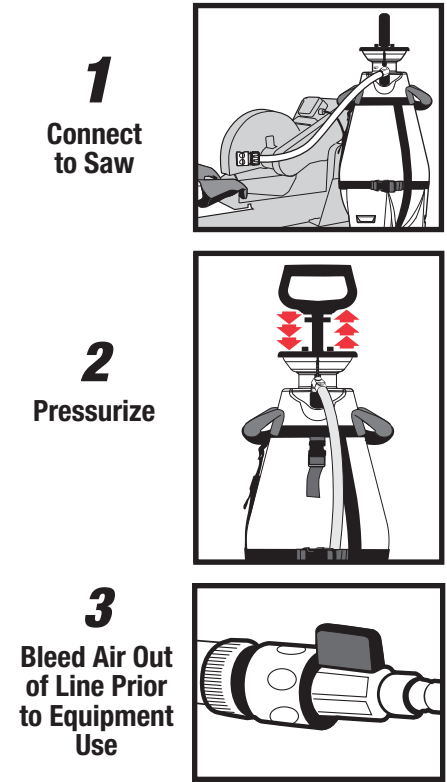

Contents

Setup

Use

Stabilizing Strap

Hose Storage Strap

Cleaning

Replacement Parts List

Fully Assembled	No. 190552
Quick Connect	No. 183820
Hose Assembly	No. 183821
Pump	No. 183822
Harness	No. 183819
PRV	No. 182945